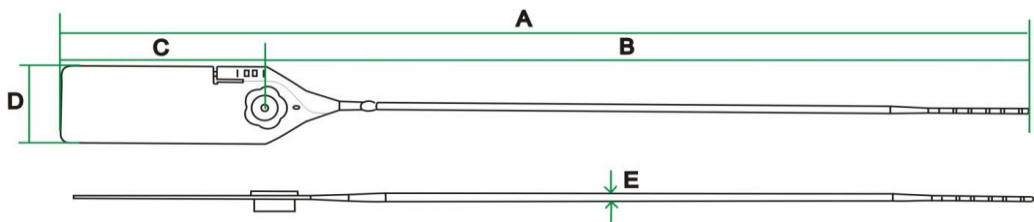

CATEGORY	Security Seals and Locks
PRODUCT NAME	VersaPull Metal Insert Security Seal
PRODUCT CODE	VERSAPULL
DESCRIPTION	The VersaPull provides a user-friendly security seal locking system. It offers a high level of security that can reduce losses, with enhanced security and easy identification from the option of overprinting with a security serial number or barcode.
KEY FEATURES	<ul style="list-style-type: none"> ▪ User friendly and easy removal - requires no tool ▪ High level of security ▪ Versatile for use with various trolley designs ▪ Stainless steel spring locking mechanism <p>Applications</p> <ul style="list-style-type: none"> ▪ Courier bags ▪ Airline food / duty free trolleys ▪ Security containers ▪ Gaming

DIMENSIONS

Model Name	Model Dimension (mm)				
	A	B	C	D	E
Versapull 200mm without tear off	268	212	55	23	2.2
VersaPull 200mm with tear off	268	212	55	23	2.2
Versapall 330mm without tear off	398	342	55	23	2.2
VersaPull 330mm with tear off	398	342	55	23	2.2

Line Drawing for VersaPull 200 No Tear off, VersaPull 330 No Tear off

Line Drawing for VersaPull 200 With Tear off, VersaPull 330 With Tear off

SPECIFICATION	<ul style="list-style-type: none"> ▪ Material - Polypropylene body with metal locking jaw ▪ Colour - Blue and Yellow - other colours available on special order
MINIMUM ORDER QUANTITY	1 box of 1000 seals
PERSONALISATION	These seals are printed with a unique number as standard. They can also be personalised with your own name or logo or barcode.