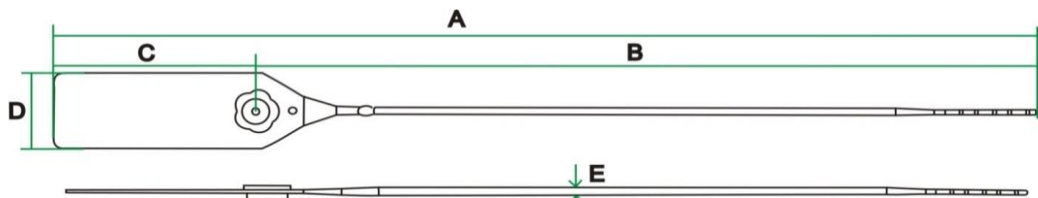

CATEGORY	Security Seals and Locks
PRODUCT NAME	VersaPull Metal Insert Security Seal
PRODUCT CODE	VERSAPULL
DESCRIPTION	The VersaPull provides a user-friendly security seal locking system. It offers a high level of security that can reduce losses, with enhanced security and easy identification from the option of overprinting with a security serial number or barcode.
KEY FEATURES	<ul style="list-style-type: none"> ▪ User friendly and easy removal - requires no tool ▪ High level of security ▪ Versatile for use with various trolley designs ▪ Stainless steel spring locking mechanism <p>Applications</p> <ul style="list-style-type: none"> ▪ Courier bags ▪ Airline food / duty free trolleys ▪ Security containers ▪ Gaming

DIMENSIONS

Model Name	Model Dimension (mm)				
	A	B	C	D	E
Versapull 200mm without tear off	268	212	55	23	2.2
VersaPull 200mm with tear off	268	212	55	23	2.2
Versapall 330mm without tear off	398	342	55	23	2.2
VersaPull 330mm with tear off	398	342	55	23	2.2

Line Drawing for VersaPull 200 No Tear off, VersaPull 330 No Tear off

Line Drawing for VersaPull 200 With Tear off, VersaPull 330 With Tear off

SPECIFICATION	<ul style="list-style-type: none"> ▪ Material - Polypropylene body with metal locking jaw ▪ Colour - Blue and Yellow - other colours available on special order
MINIMUM ORDER QUANTITY	1 box of 1000 seals
PERSONALISATION	These seals are printed with a unique number as standard. They can also be personalised with your own name or logo or barcode.